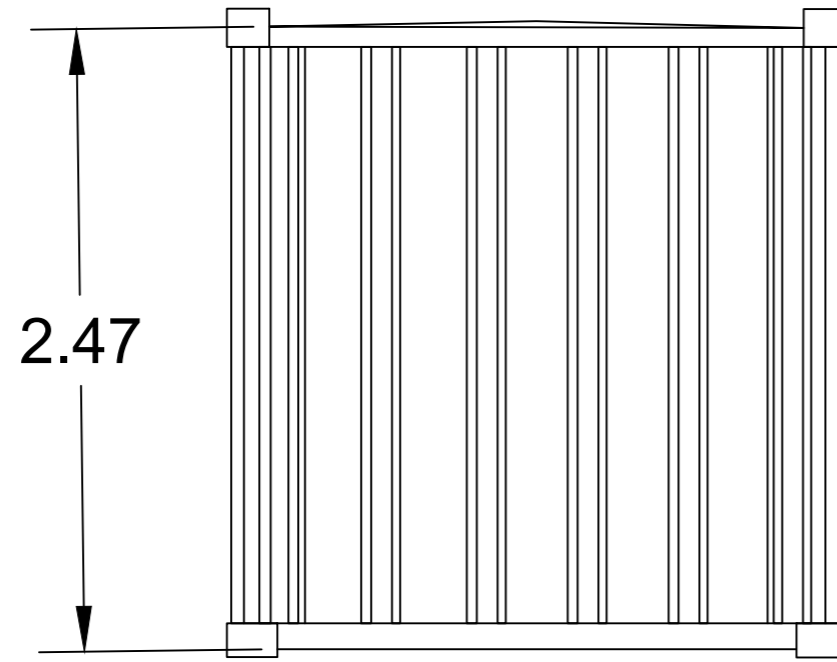

H

Legend:

SIDE VIEW

FRONT VIEW

Notes:

All measurements in metres unless otherwise stated  
Do not scale from drawing  
Colour: Dark Green  
Material: Metal

Company: Noriker Power

Project Title:  
BLACKHILLOCK 349MW

Drawing Title:  
WELFARE-EL

Revision	Version	Change Description	Drafted By	Checked By	Date
01	0.1	CREATED	EB	JW	23-11-22

Transmission type:  
P

Intended Paper size:  
A2

Scale:  
1:30

1 2 3 4 5 6 7 8 9 10 11 12