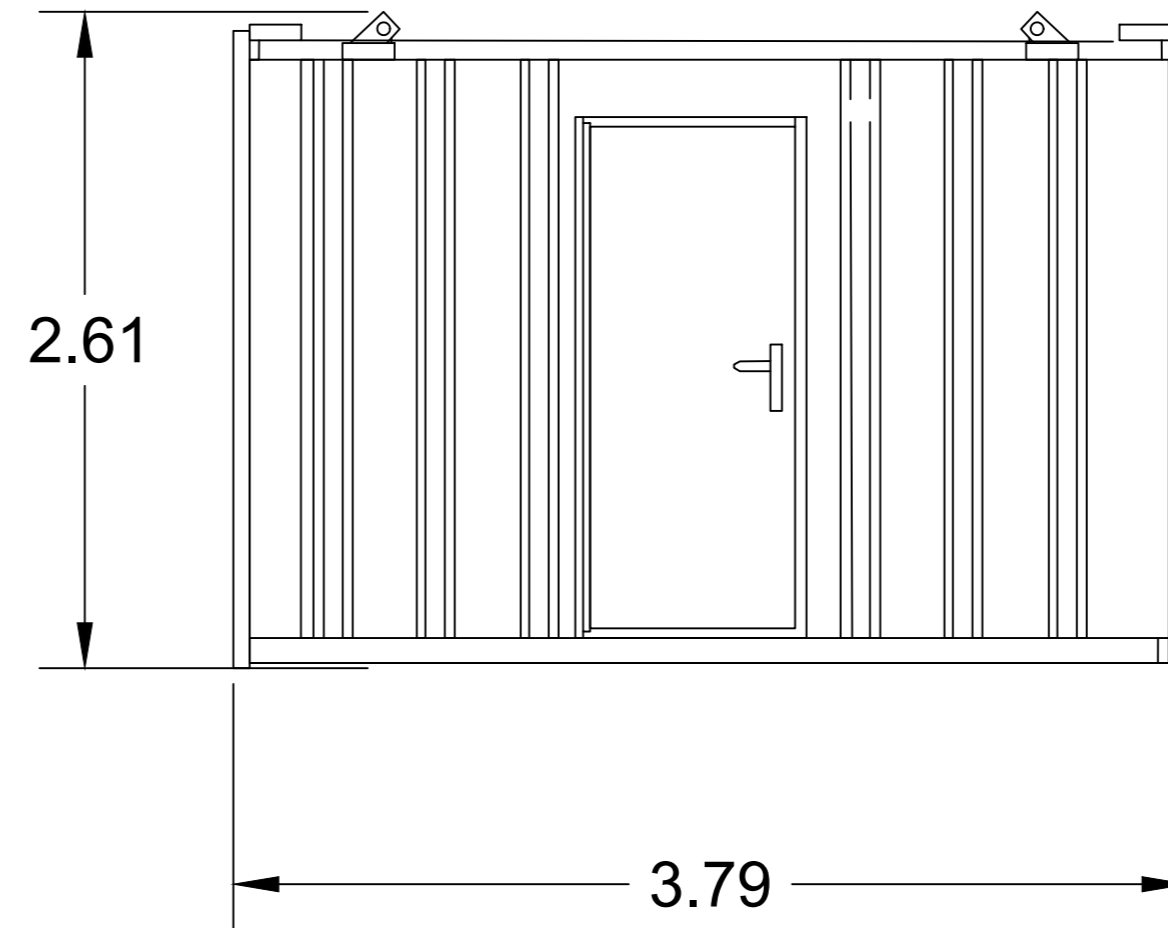

H

Legend:

SIDE VIEW

FRONT VIEW

Notes:

All measurements in metres unless otherwise stated  
Do not scale from drawing  
Colour: Dark Green  
Material: Metal

Company: Noriker Power

Project Title:  
BLACKHILLOCK 349MW

Drawing Title:  
WELFARE-EL

Revision	Version	Change Description	Drafted By	Checked By	Date
01	0.1	CREATED	EB	JW	23-11-22

Transmission type:  
P

Intended Paper size:  
A2

Scale:  
1:30

1 2 3 4 5 6 7 8 9 10 11 12