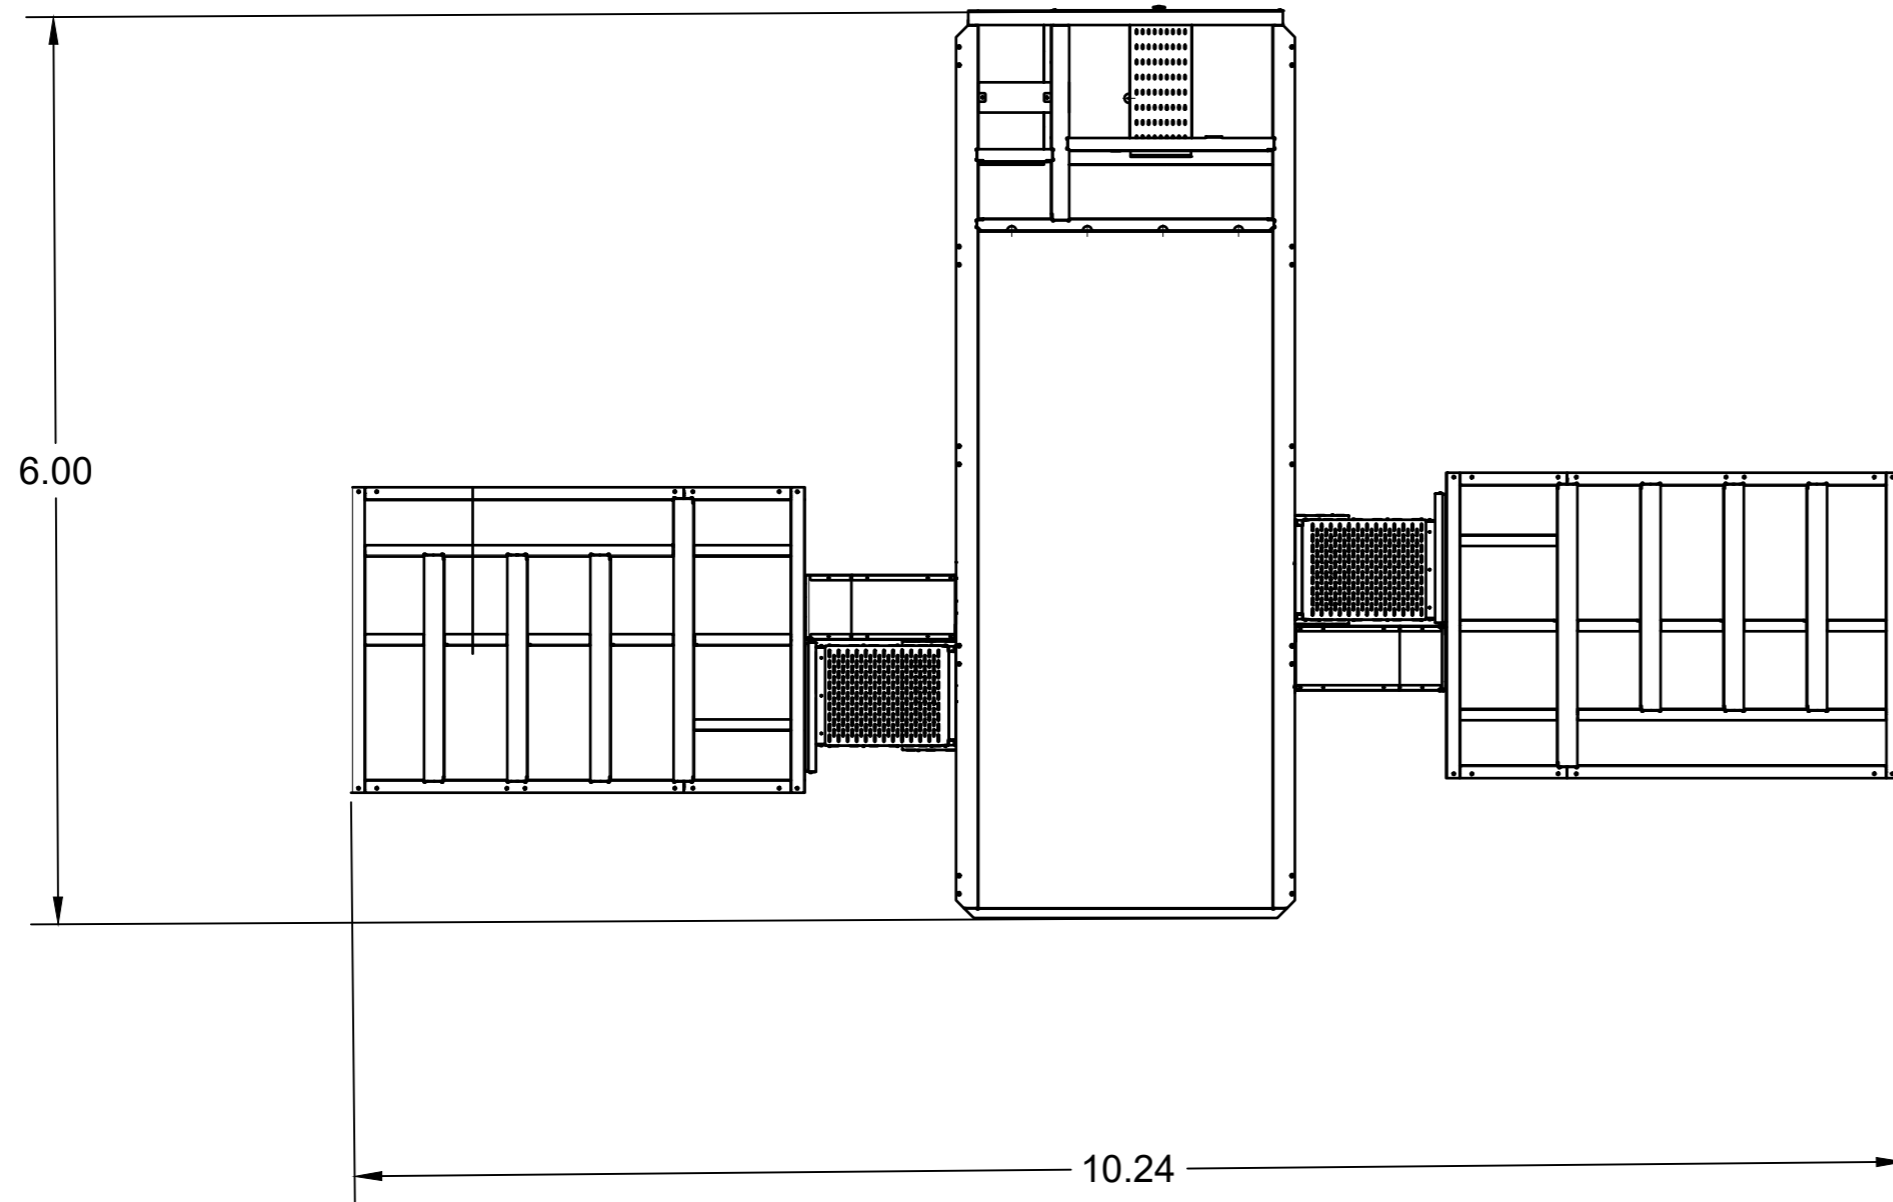

TOP VIEW

FRONT VIEW

SIDE VIEW

Legend:

Notes:  
All measurements in metres  
unless otherwise stated  
Do not scale from drawing

Company: Noriker Power

Project Title:  
BLACK HILLOCK 349MW

Drawing Title: TYPICAL  
TWINSKIDCOMPACT-EL

Revision	Version	Change Description	Drafted By	Checked By	Date
01	0.0	CREATED	EB	JW	11-05-23

Transmission type:  
P

Intended Paper size:  
A2

Scale:  
1:50