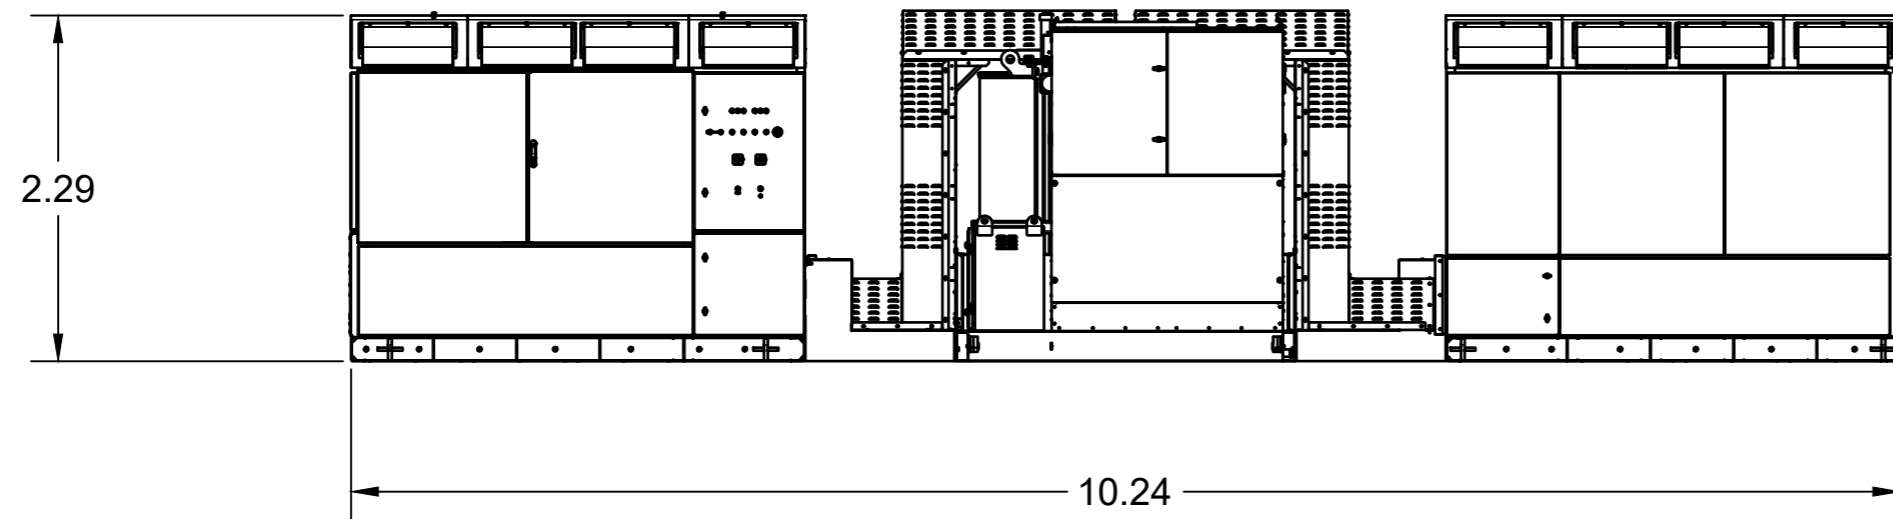

TOP VIEW

FRONT VIEW

SIDE VIEW

Legend:

Notes:  
All measurements in metres  
unless otherwise stated  
Do not scale from drawing

Company: Noriker Power

Project Title:  
BLACK HILLOCK 349MW

Drawing Title: TYPICAL  
TWINSKIDCOMPACT-EL

Revision	Version	Change Description	Drafted By	Checked By	Date
01	0.0	CREATED	EB	JW	11-05-23

Transmission type:  
P

Intended Paper size:  
A2

Scale:  
1:50