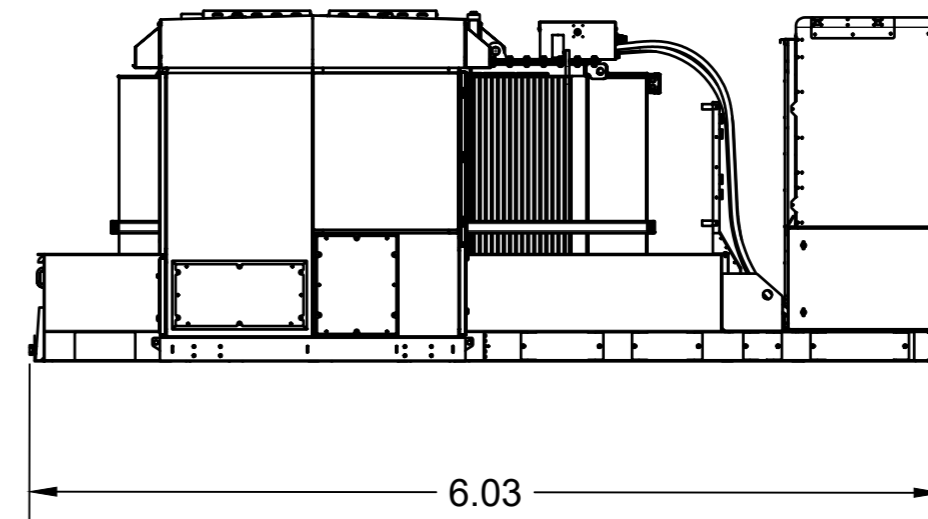

TOP VIEW

FRONT VIEW

SIDE VIEW

Legend:

Notes:  
All measurements in metres  
unless otherwise stated  
Do not scale from drawing

Company: Noriker Power

Project Title:  
BLACK HILLOCK 349MW

Drawing Title: TYPICAL  
TWINSKIDCOMPACT-EL

Revision	Version	Change Description	Drafted By	Checked By	Date
01	0.0	CREATED	EB	JW	11-05-23

Transmission type:  
P

Intended Paper size:  
A2

Scale:  
1:50