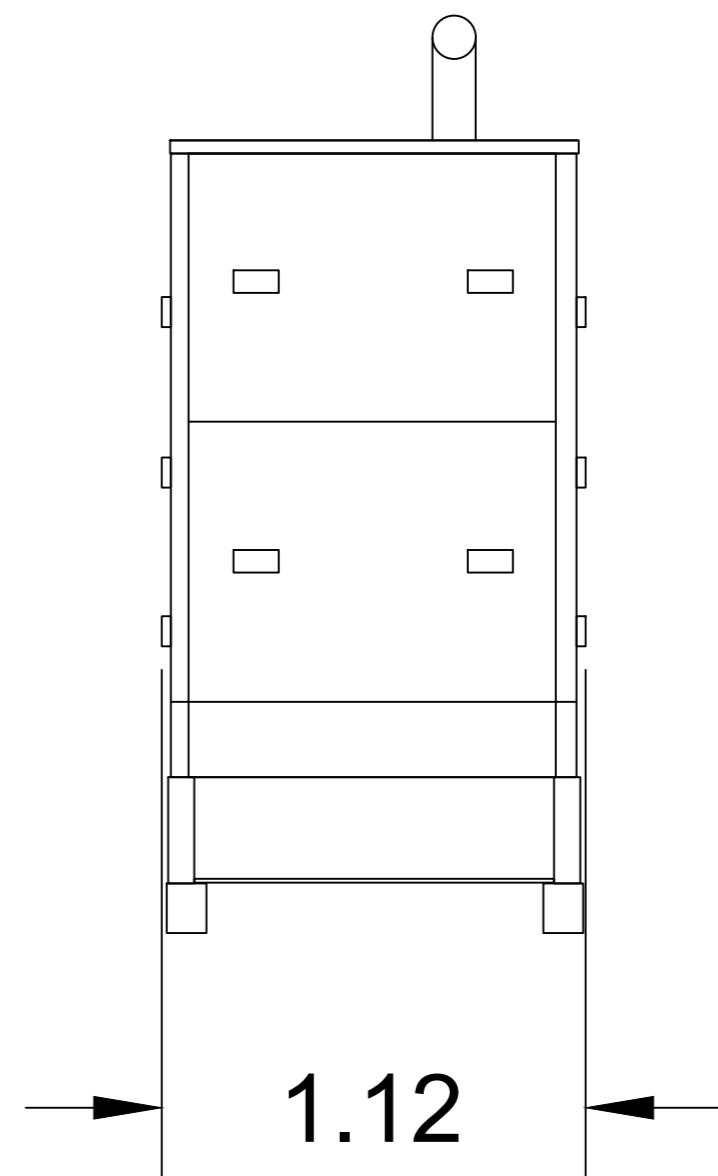

FRONT VIEW

SIDE VIEW

Legend:

Notes:

All measurements in metres unless otherwise stated
Do not scale from drawing

Company: Noriker Power	Revision	Version	Change Description	Drafted By	Checked By	Date	Transmission type:
	01	0.0	CREATED	EB	JW	11-05-23	P
	Project Title: BLACK HILLOCK 349MW						Intended Paper size:
	Drawing Title: TYPICAL GENERATOR-EL						A2
							Scale: 1:20