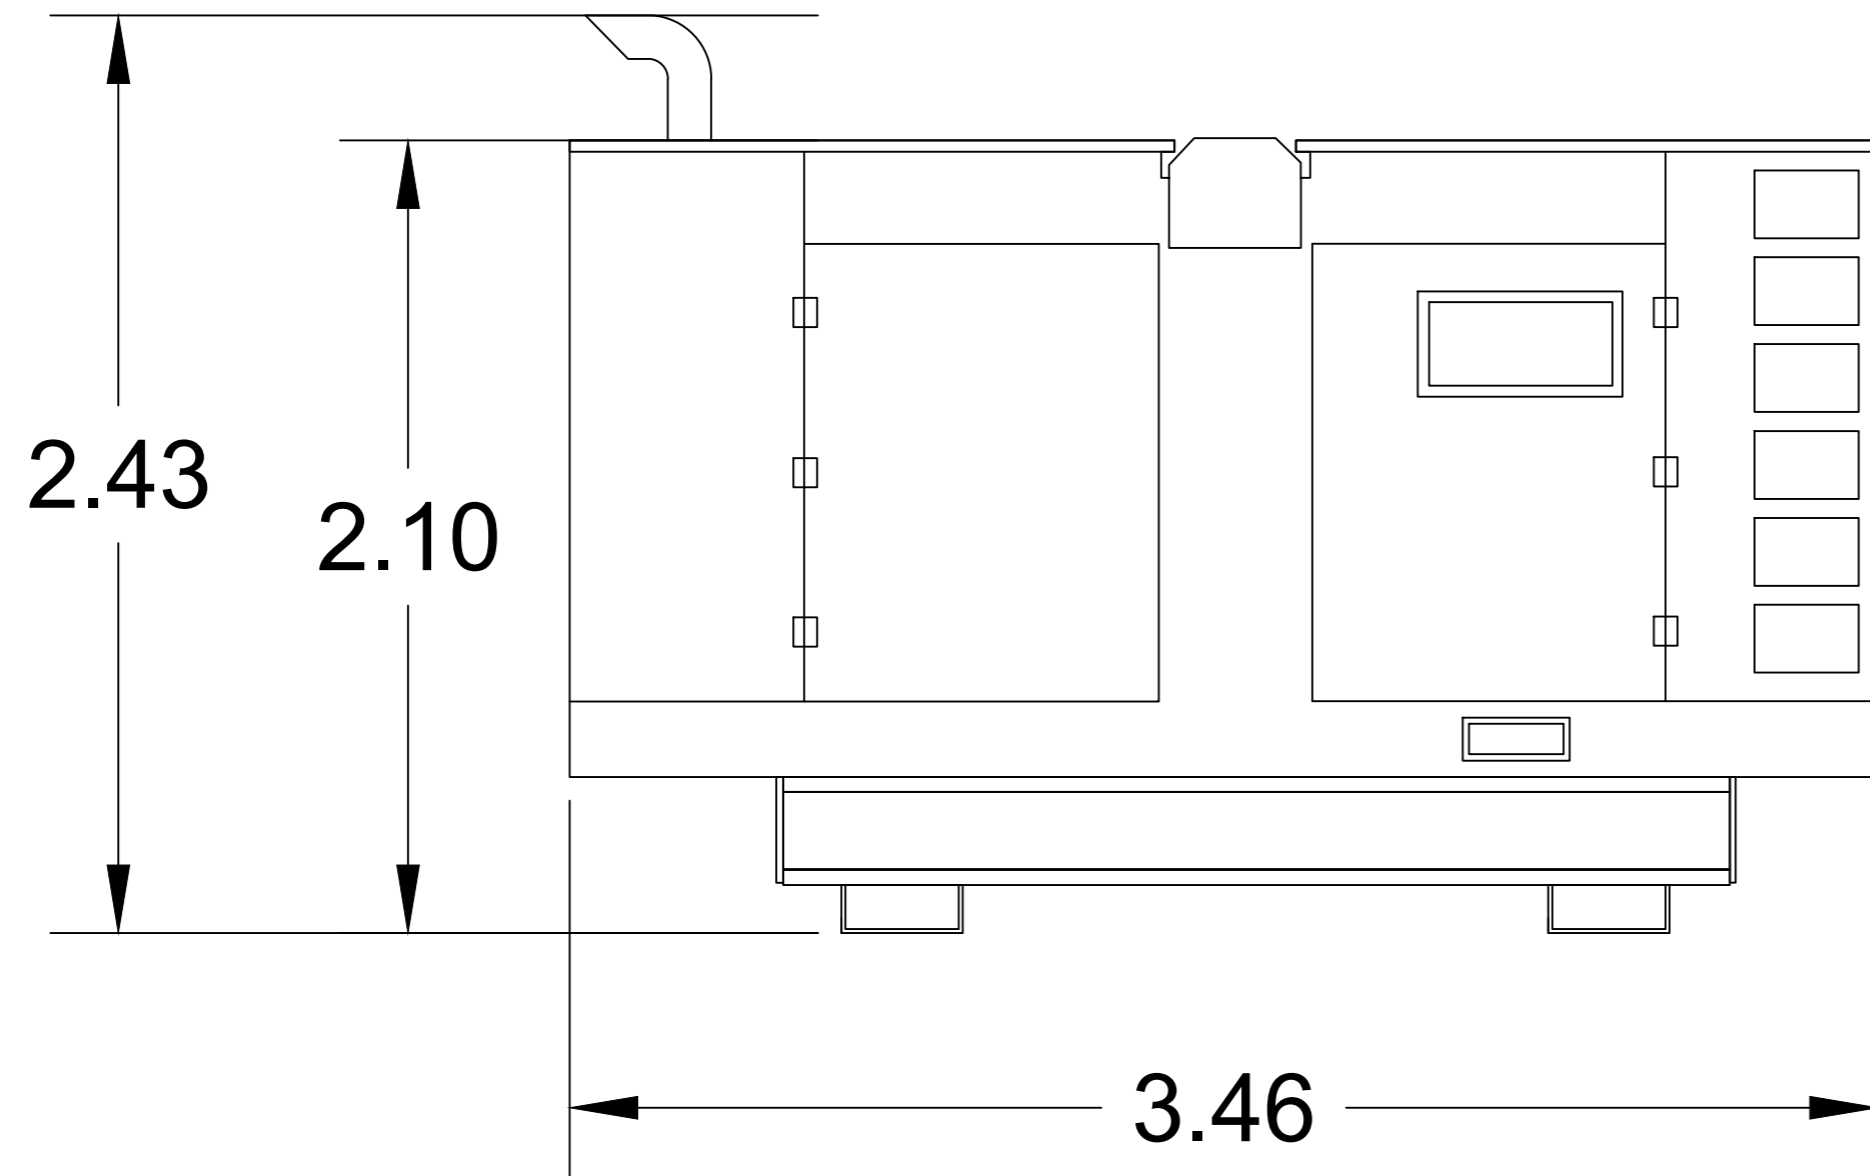

FRONT VIEW

SIDE VIEW

Legend:

Notes:

All measurements in metres unless otherwise stated
Do not scale from drawing

Company: Noriker Power	Revision	Version	Change Description	Drafted By	Checked By	Date	Transmission type:
	01	0.0	CREATED	EB	JW	11-05-23	P
	Project Title: BLACK HILLOCK 349MW						Intended Paper size:
	Drawing Title: TYPICAL GENERATOR-EL						A2
							Scale: 1:20