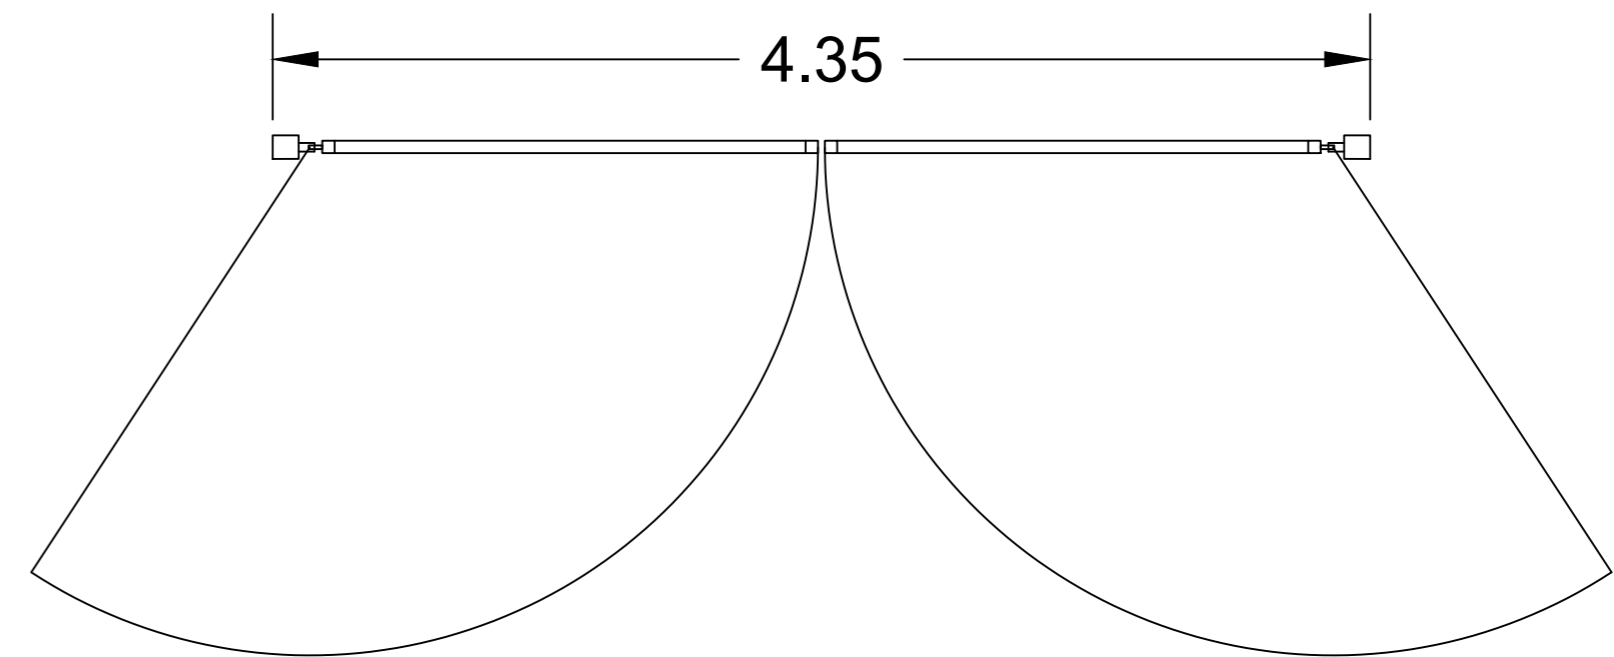

H

FRONT VIEW

TOP VIEW

Legend:

Notes:
 All measurements in metres unless otherwise stated
 Do not scale from drawing
 Colour: Dark Green
 Material: Metal

Company: Noriker Power	Revision	Version	Change Description	Drafted By	Checked By	Date	Transmission type:
	01	0.1	CREATED	EB	JW	22-11-22	P
	Project Title: BLACKHILLOCK 349MW						Intended Paper size:
Drawing Title: GATE-EL							A2
							Scale:
							1:30