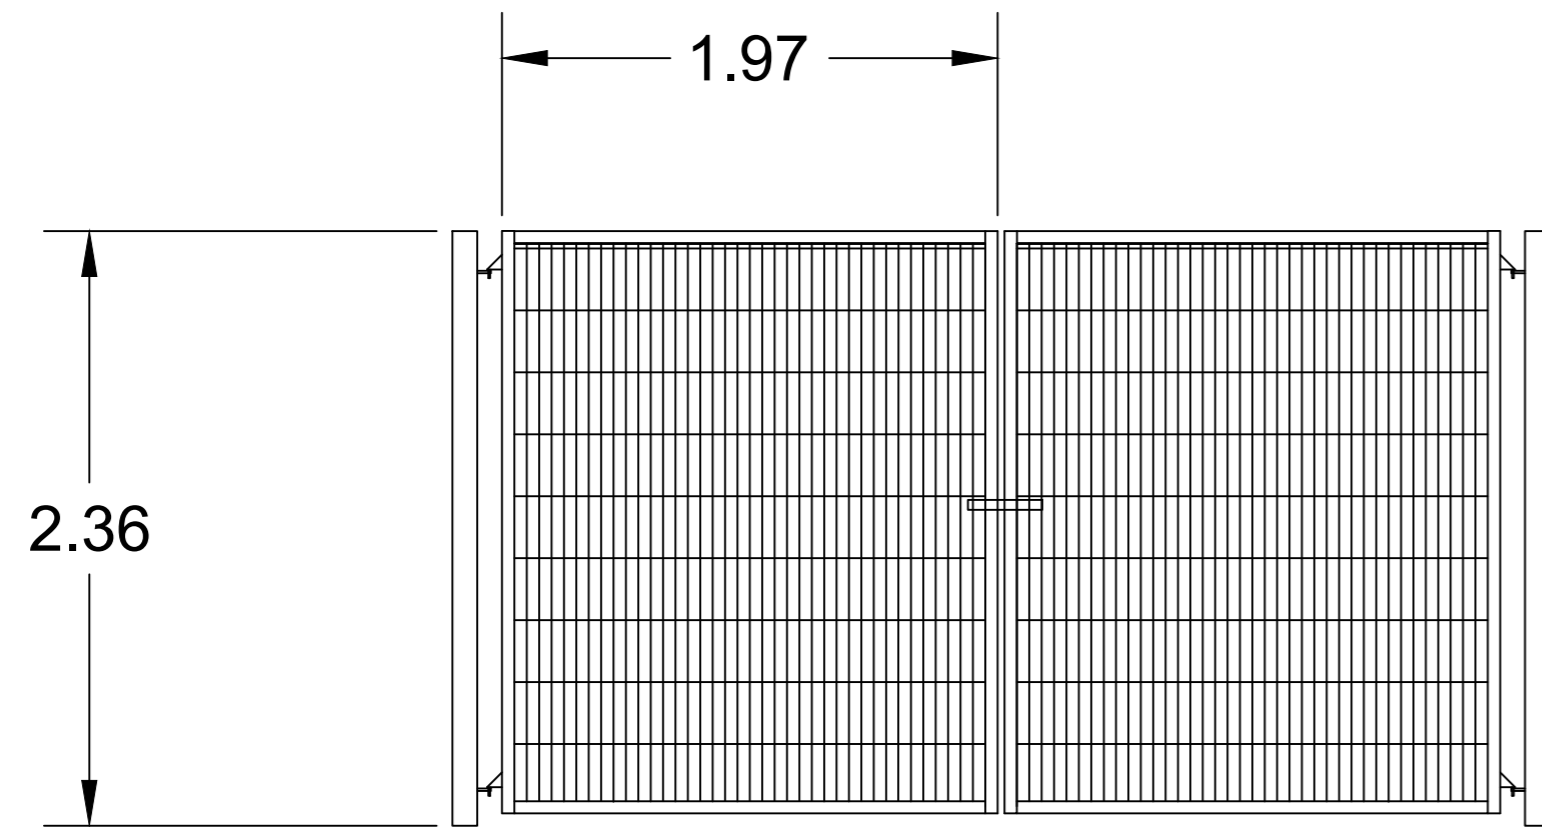

H

FRONT VIEW

TOP VIEW

Legend:

Notes:
 All measurements in metres unless otherwise stated
 Do not scale from drawing
 Colour: Dark Green
 Material: Metal

Company: Noriker Power	Revision	Version	Change Description	Drafted By	Checked By	Date	Transmission type:
	01	0.1	CREATED	EB	JW	22-11-22	P
	Project Title: BLACKHILLOCK 349MW						Intended Paper size:
Drawing Title: GATE-EL							A2
							Scale:
							1:30