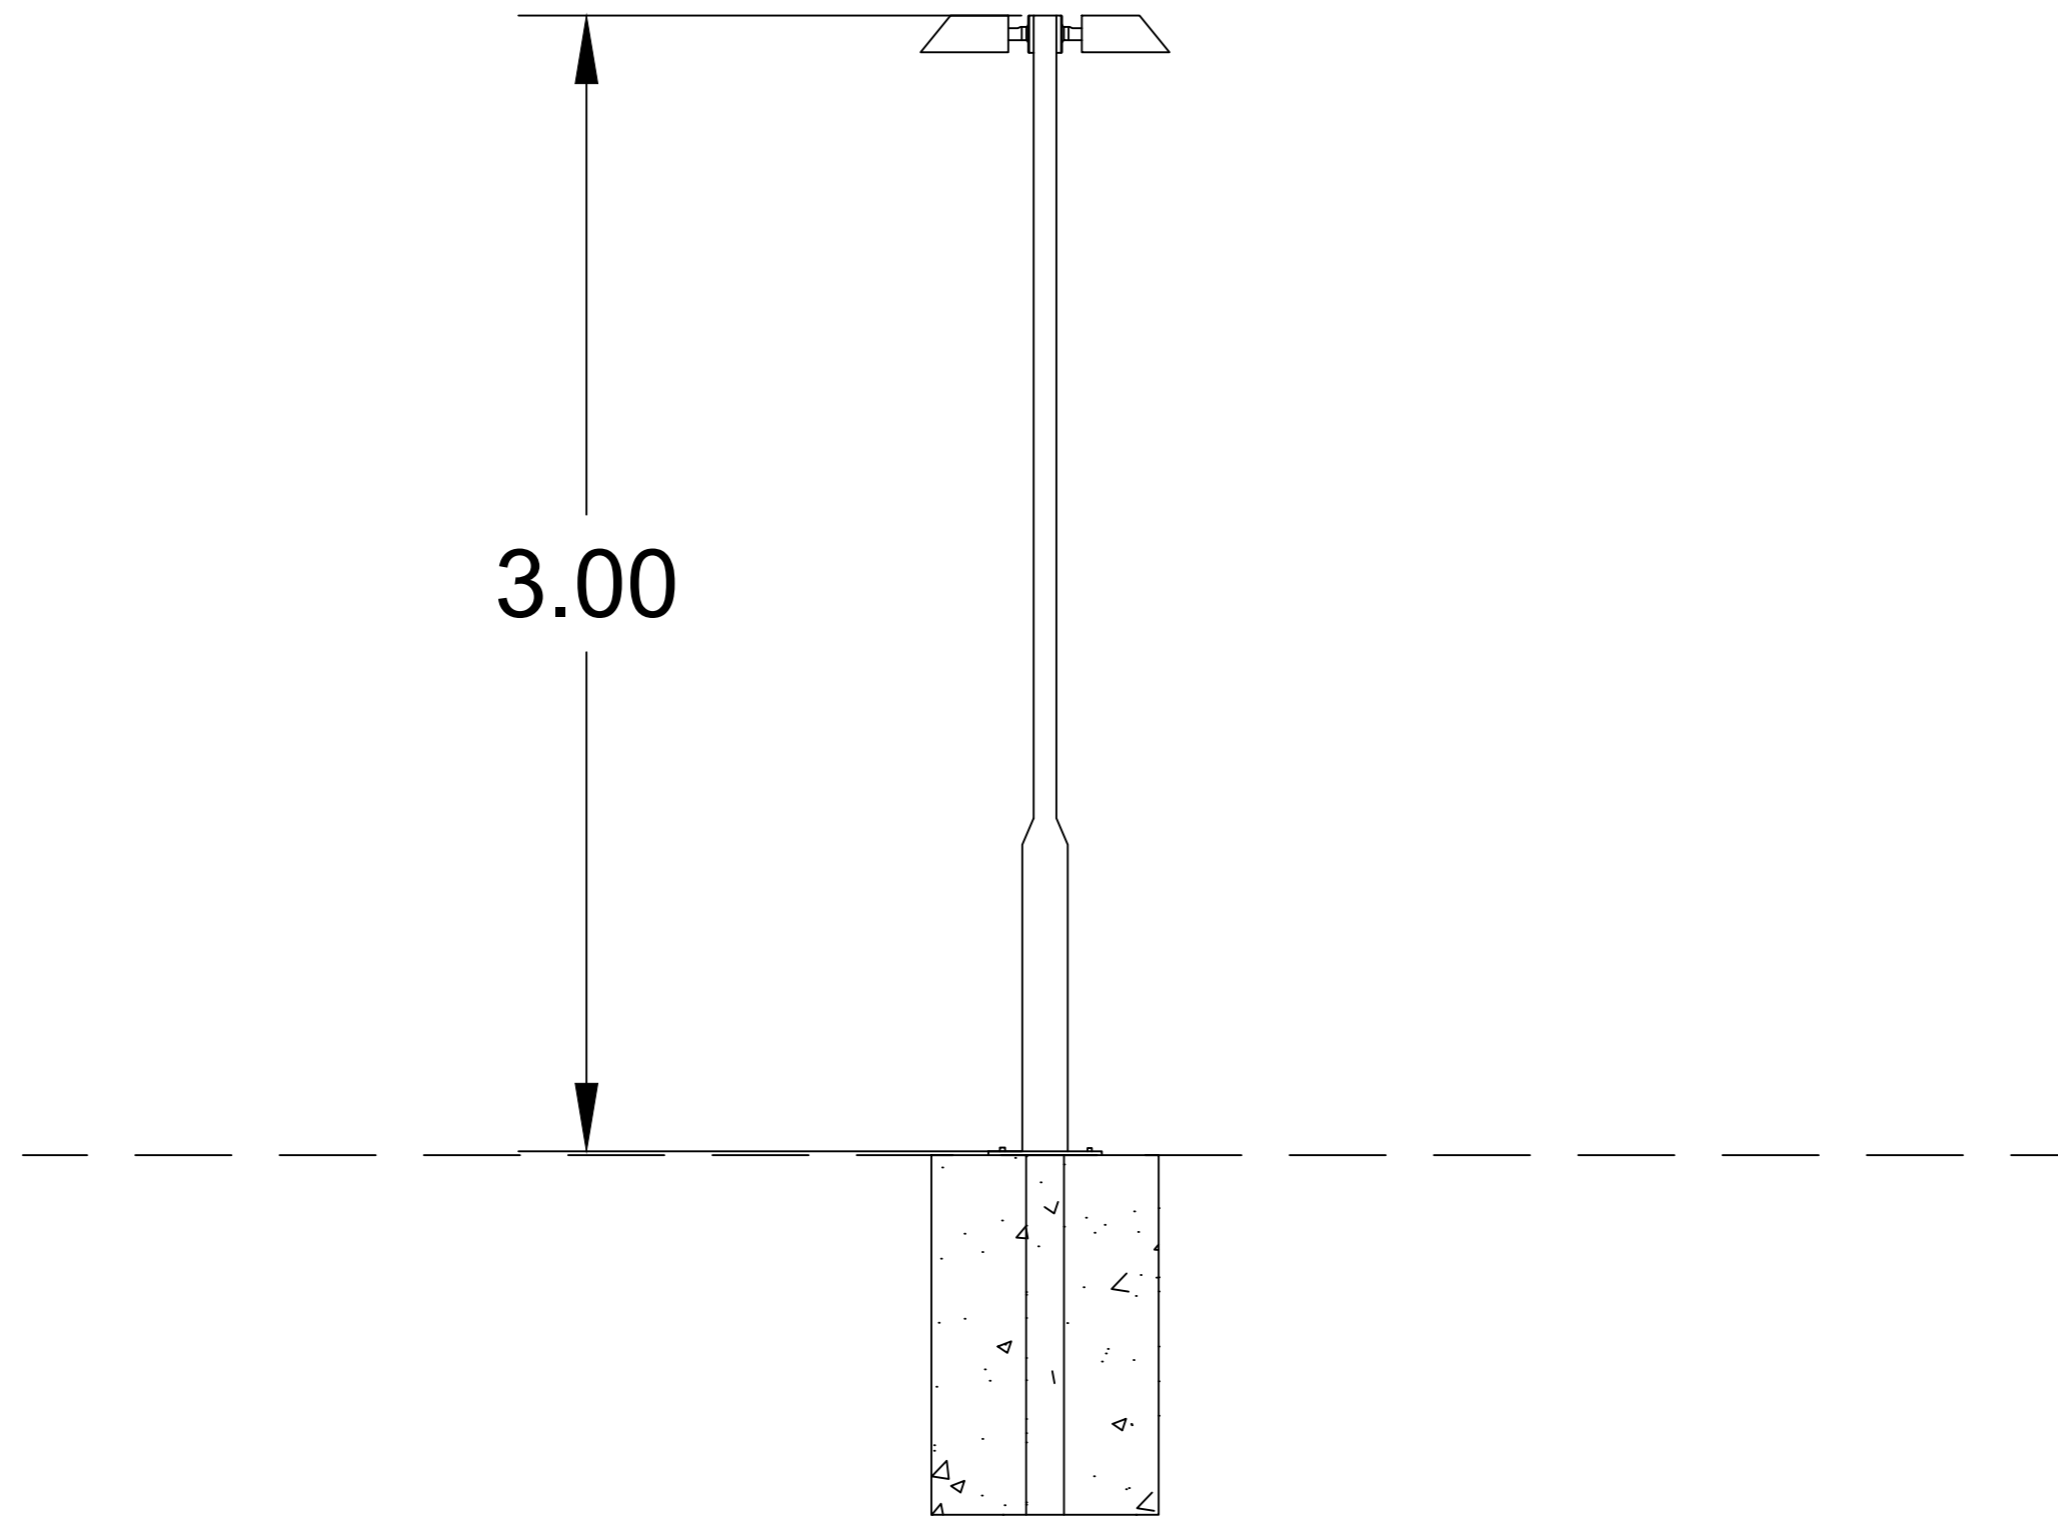

# SIDE VIEW

3.00

Legend:

Notes:

All measurements in metres unless otherwise stated

Do not scale from drawing

Colour: Dark Green  
Material: Metal

Company: Noriker Power

Project Title:  
BLACKHILLOCK 349MW

Drawing Title:  
EMERGENCYLIGHT-EL

Revision	Version	Change Description	Drafted By	Checked By	Date
01	0.1	CREATED	IP	BW	15/11/24

Transmission type:  
P

Intended Paper size:  
A2

Scale:  
1:20