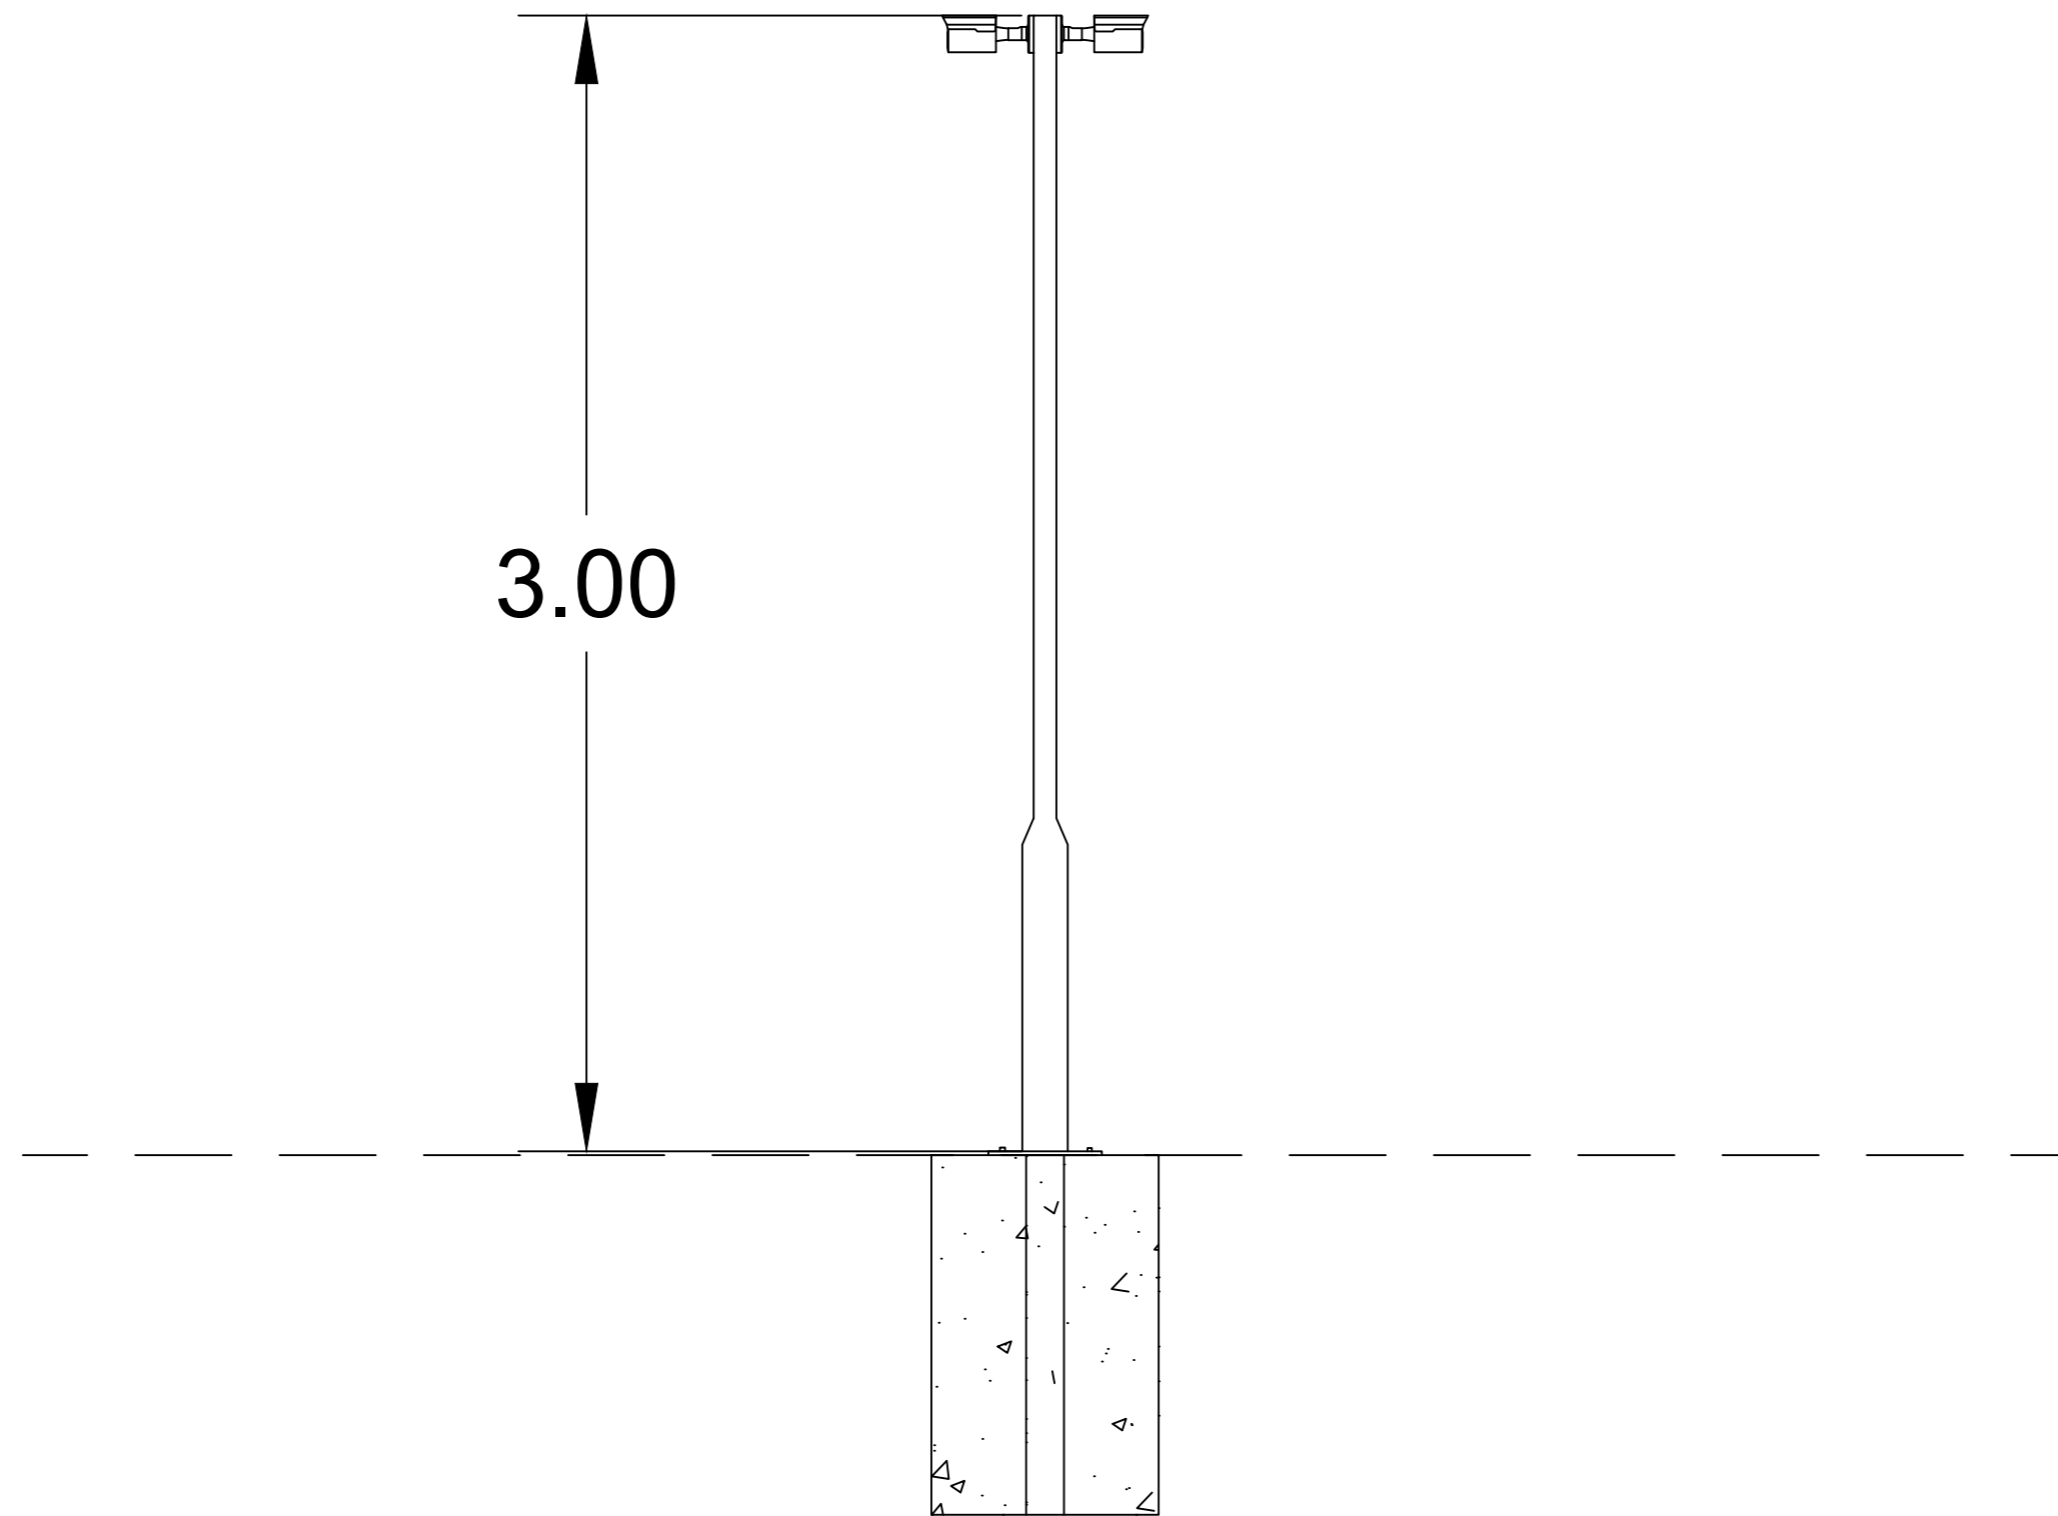

SIDE VIEW

Legend:

Notes:
 All measurements in metres unless otherwise stated
 Do not scale from drawing
 Colour: Dark Green
 Material: Metal

Company: Noriker Power Project Title: BLACKHILLOCK 349MW Drawing Title: CAMERA-EL	Revision	Version	Change Description	Drafted By	Checked By	Date	Transmission type:
	01	0.1	CREATED	EB	JW	21-11-22	P
							Intended Paper size:
							A2
							Scale:
							1:20